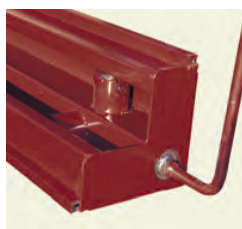

Angolo a cerniera MAXIM

Misura: 300 x 25 x 20 cm	Art.: AIIM 300	Peso: 76,0 kg
Misura: 150 x 25 x 20 cm	Art.: AIIM 150	Peso: 39,0 kg

Angolo disarmo MAXIM

Misura: 300 x 25 x 25 cm	Art.: ADM 300	Peso: 108,0 kg
Misura: 150 x 25 x 25 cm	Art.: ADM 150	Peso: 57,0 kg