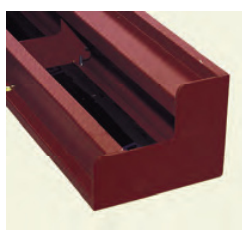

Angolo interno MAXIM

Misura: 300 x 25 x 20 cm	Art.: AIM 3020	Peso: 52,0 kg
Misura: 150 x 25 x 20 cm	Art.: AIM 1520	Peso: 26,0 kg